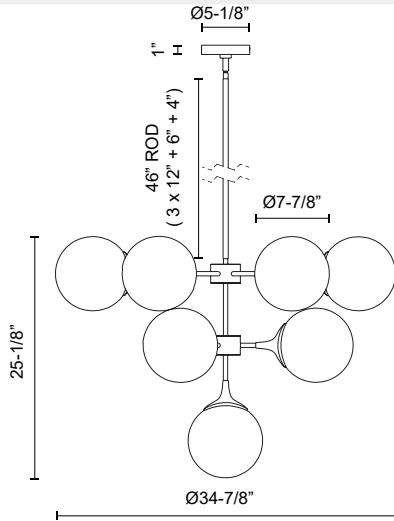

alora mood

P. 1.855.855.8926

CANADA: 19054 28TH Avenue Surrey - BC V3Z 6M3

USA: 3035 E. Lone Mountain Rd - Las Vegas, NV, 89081

NOUVEAU CH505335

FIXTURE DIMENSIONS	D34-7/8" x H25-1/8"
LAMP TYPE	E26
MAX WATTAGE	40W
BULB QTY	10
BULBS INCLUDED	No
VOLTAGE	120V
GLASS DETAILS	Opal Glass
MATERIAL	Glass; Steel;
ROD LENGTH	46" Max (3x12" + 1x6" + 1x4")
DIAMETER OF ROD	1/2"
WIRE LENGTH	60"
MINIMUM HANG HEIGHT	30"
SLOPED CEILING ADAPTABLE	Yes, Up to 45 Degrees
LOCATION	Dry
CANOPY DIMENSIONS	D5-1/8" x H1"
BRAND	Alora Mood

[D - Diameter, L - Length, W - Width, H - Height, E - Extension]

AVAILABLE FINISHES:

CH505335AGOP
Aged Gold/Opal
Matte Glass

CH505335MBOP
Matte Black/Opal
Matte Glass

*For complete warranty terms, please visit: www.aloralighting.com/warranty